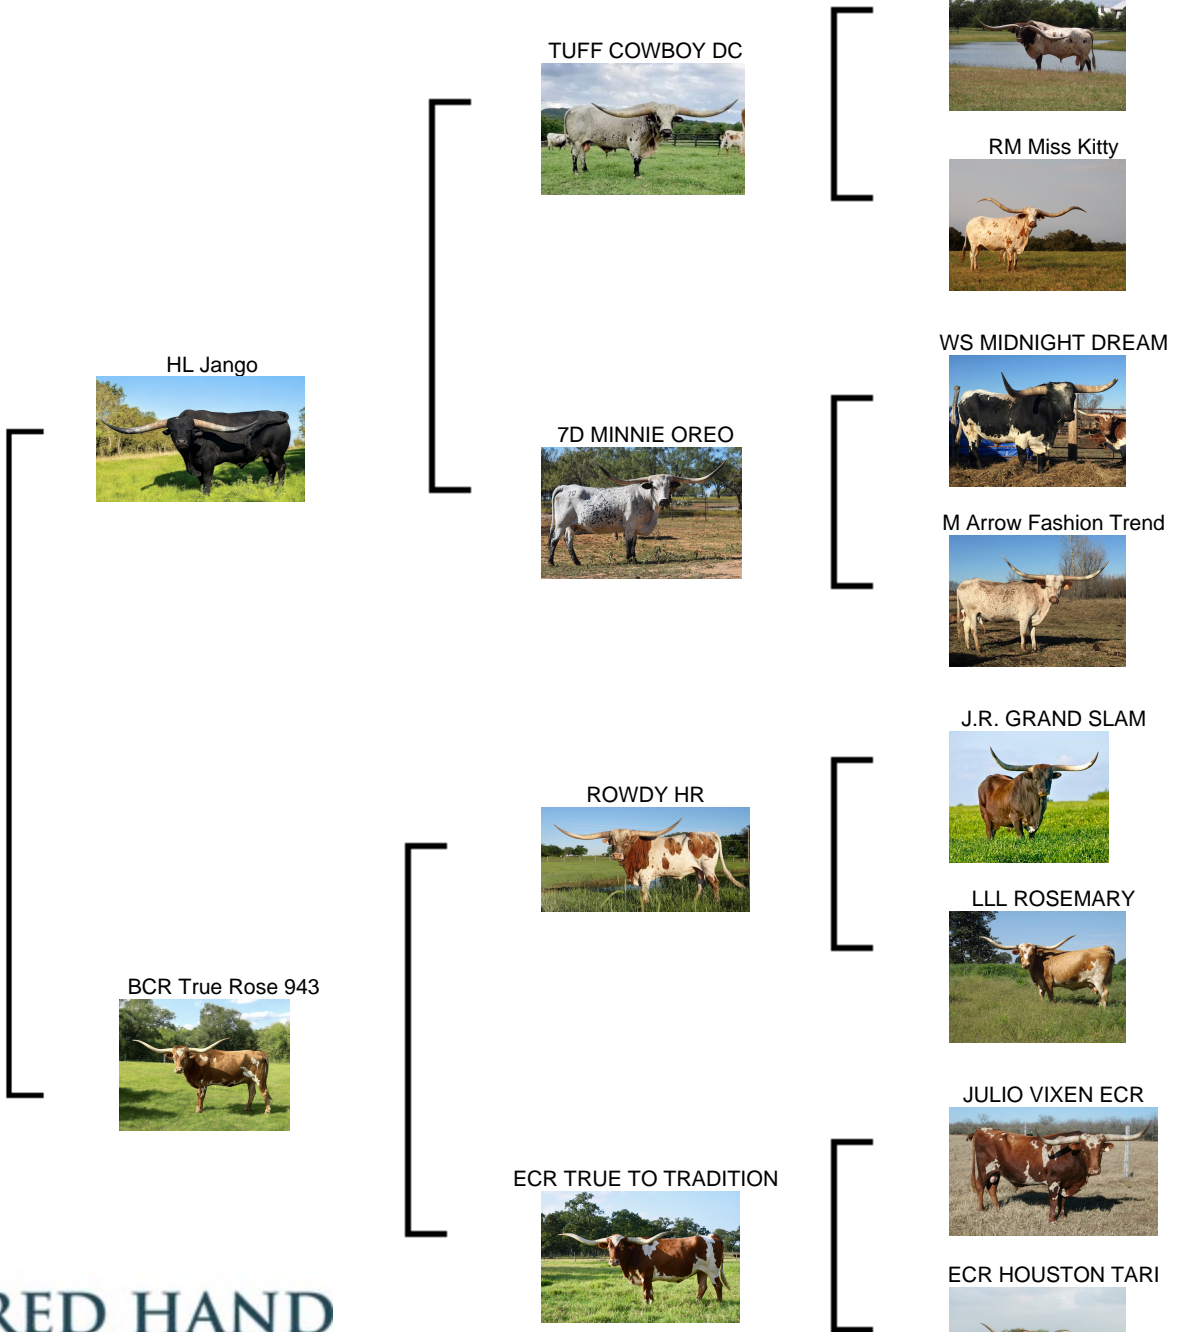

M7 Phenomenal Dream □

Date of Birth: 06/25/2024
Breeder: M7 Longhorns
Owner: Norse Ridge Ranch

Courtesy of M7 Longhorns

□□□ Legendary cow power! Miss Kitty, ECR True to Tradition, Horseshoe J Example, LLL Rosemary, 2X Delta Vixen, Tari Graves .

M7 Phenomenal Dream □

HL Jango

TUFF COWBOY DC

COWBOY TUFF CHEX

RM Miss Kitty

7D MINNIE OREO

WS MIDNIGHT DREAM

M Arrow Fashion Trend

ROWDY HR

J.R. GRAND SLAM

LLL ROSEMARY

BCR True Rose 943

ECR TRUE TO TRADITION

JULIO VIXEN ECR

ECR HOUSTON TARI