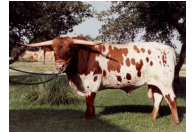

**BR BECCA CATARINA**

**Date of Birth:** 08/11/2015  
**Registration 1:** CTI302462  
**Registration 2:** 1/3 B  
**Breeder:** BRETT RANCH  
**Owner:** NORSE RIDGE RANCH

Courtesy of Norse Ridge Ranch

Classic twisty horns that resemble a piece of sculpture. This girl will win you over with her friendliness and strong maternal instinct. Becca's beautiful creamy tan coat with a subtle brindle pairs perfectly with her feminine face. Great milker and mamma!!

SHADOWIZM

Jamoca

WINCHESTER

Marquee

SHADOWIZM

Jamoca

IMPACTS REAR ADMIRAL

MY SET